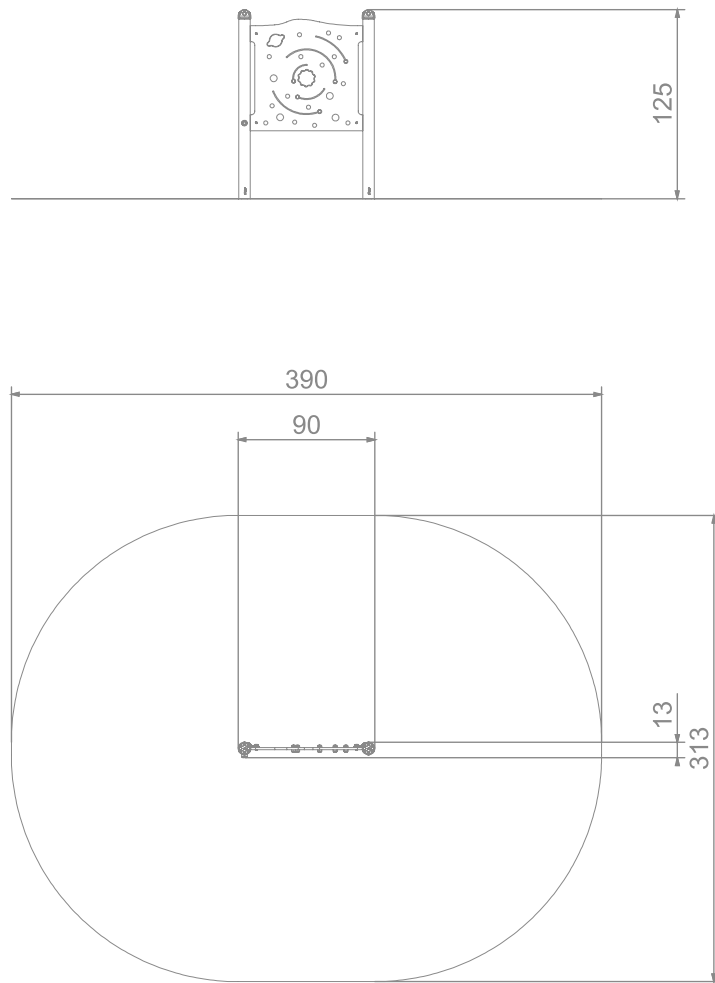

INFORMATION ABOUT THE PRODUCT

Dimensions	13 x 90 cm
Safety zone	313 x 390 cm
Safety zone area	11 m ²
Overall height	125 cm
Free fall height	
Amount of users	1
Product complies with EN 1176-1:2017	YES
Availability of spare parts	YES
Age range	1-7
<small>According to EN 1176-1:2017 norm, the product requires applying a safety surface according to the product's free fall height.</small>	

4124

SCALE 1:50

MATERIALS:

SOLID CONSTRUCTION
MADE OF STAINLESS STEEL
AISI 304 TOTALLY RESISTANT
TO WEATHER CONDITIONS

PLATES OF THE WALLS MADE
OF COLORFUL TRIPLE
LAYERED 15 MM HDPE
POLYETHYLENE

SAFE PIPE PLUGS MADE OF
INJECTION MOLDED
POLYAMIDE